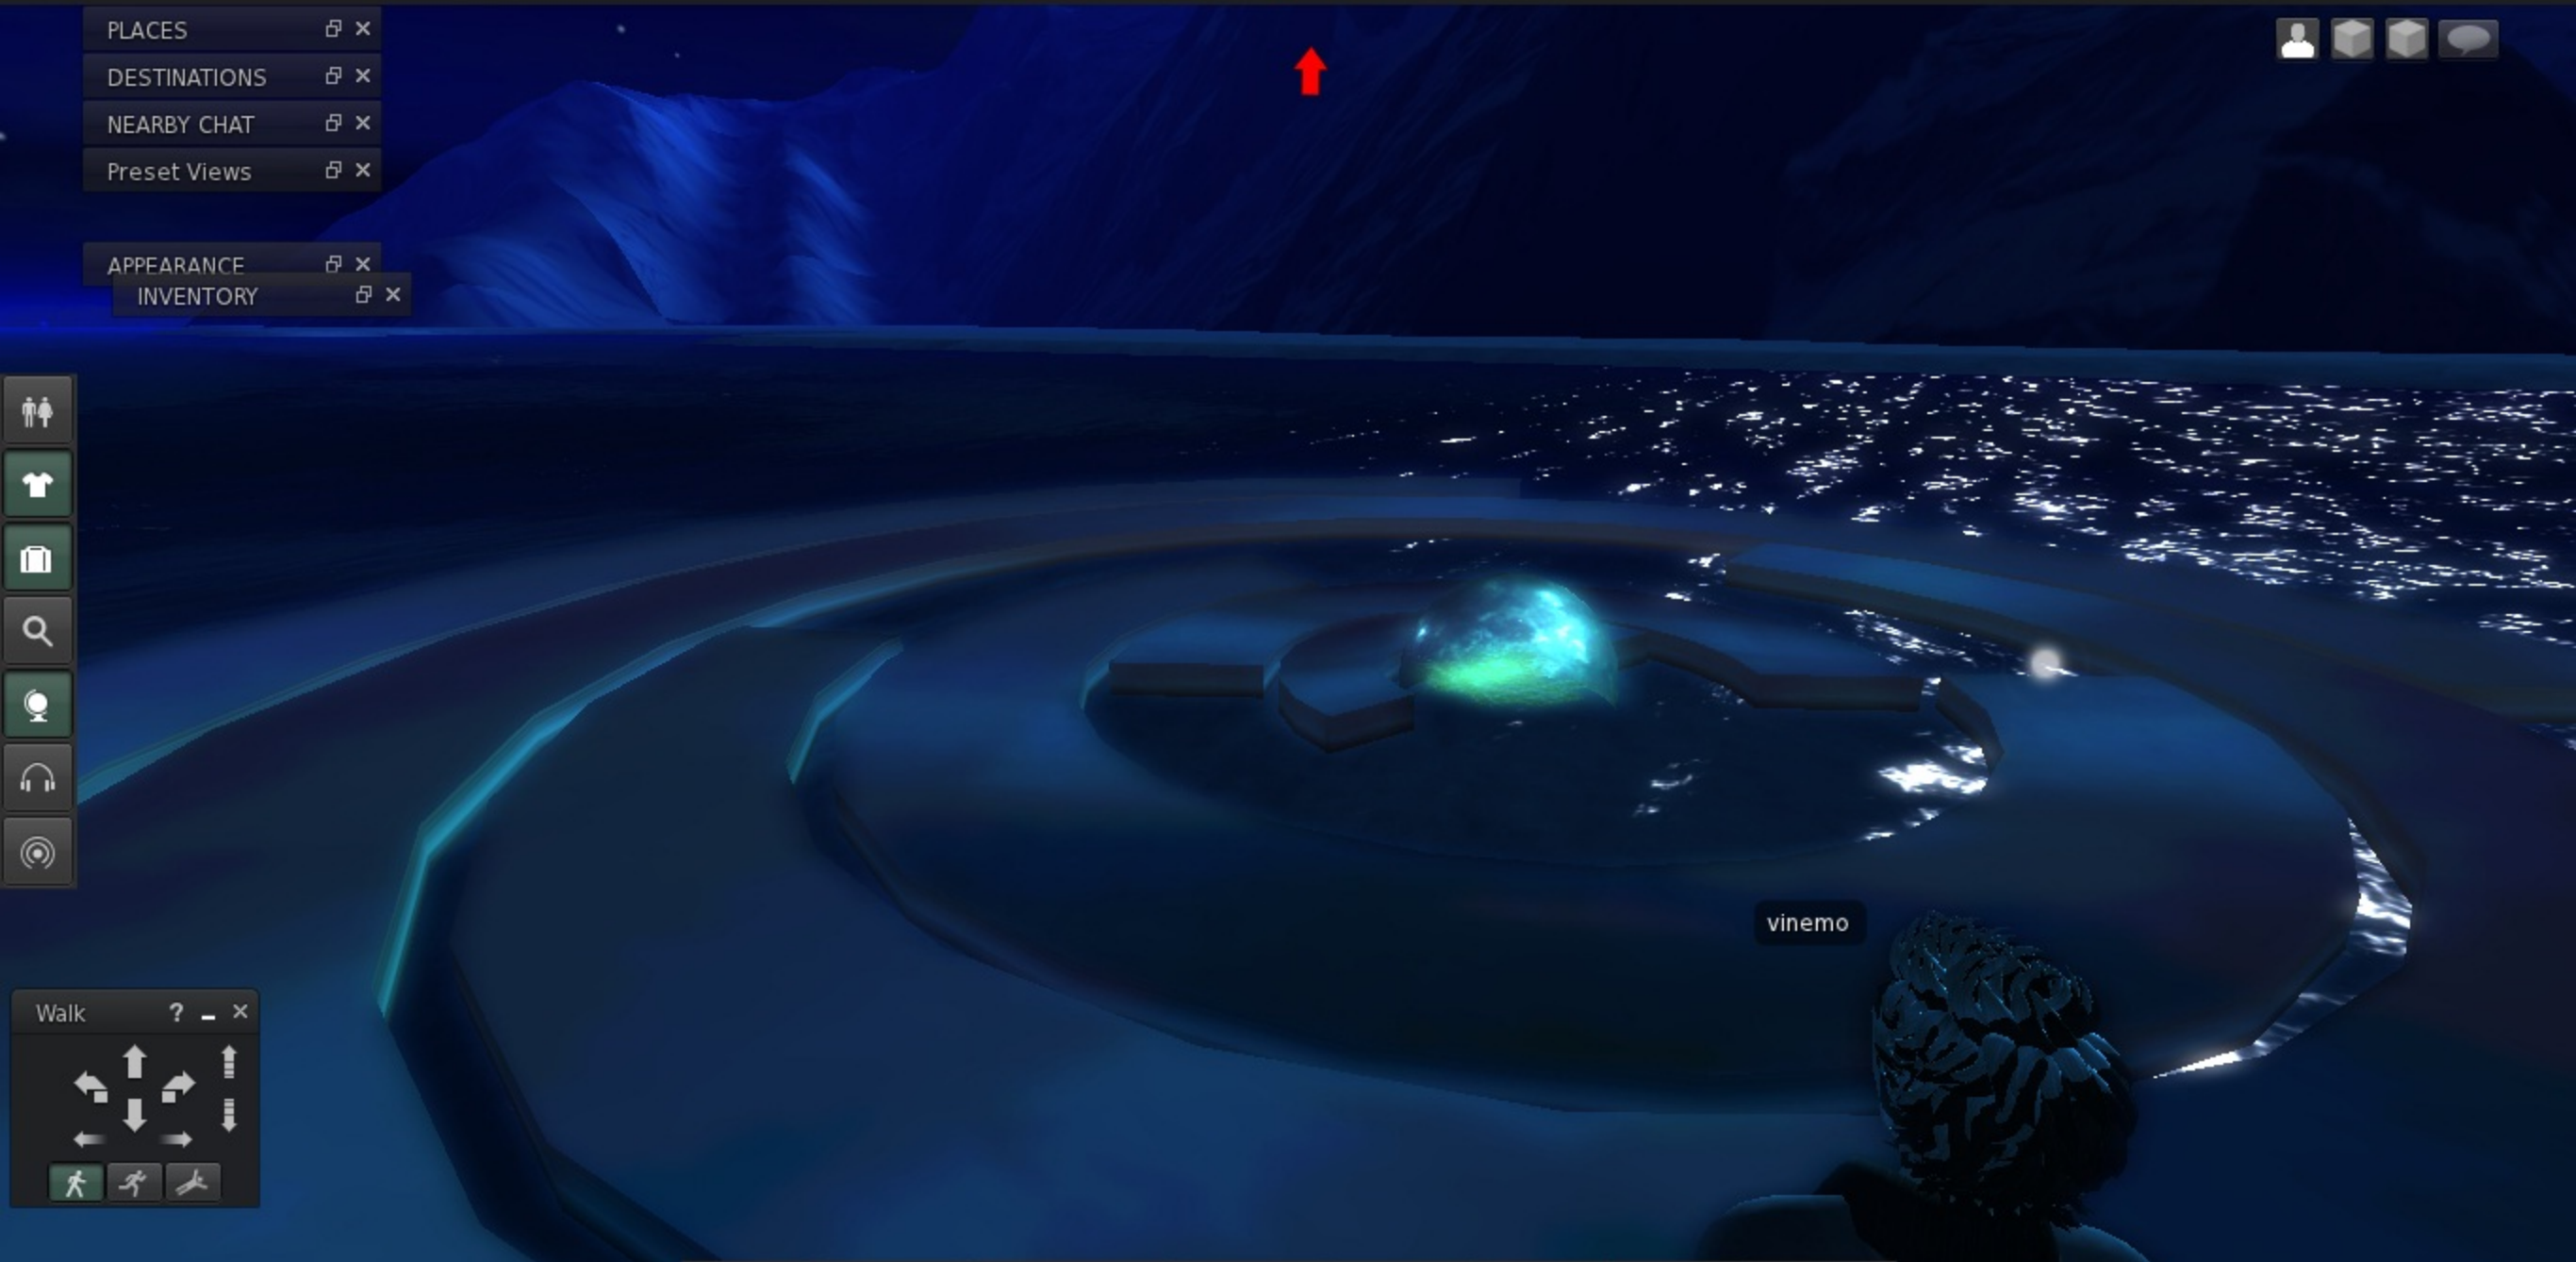

NEARBY CHAT

Chat input field

- PLACES [icon] [x]
- DESTINATIONS [icon] [x]
- NEARBY CHAT [icon] [x]
- Preset Views [icon] [x]
- APPEARANCE [icon] [x]
- INVENTORY [icon] [x]

Walk [?] [-] [x]

vinemo

- PLACES
- DESTINATIONS
- NEARBY CHAT
- INVENTORY
- APPEARANCE